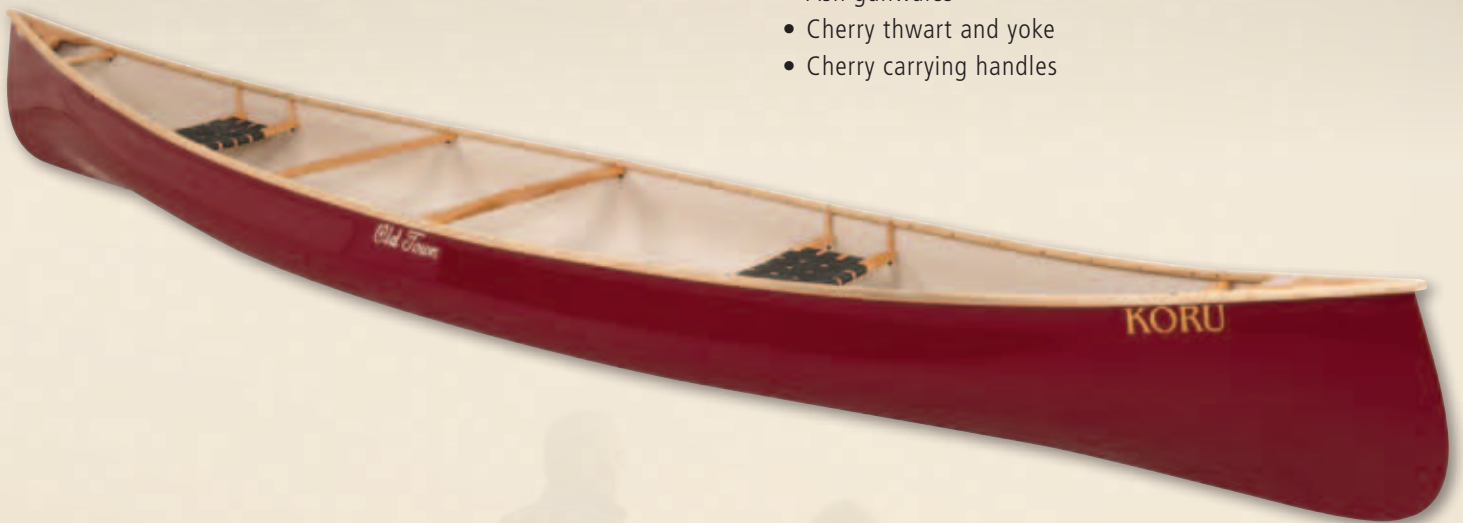

## Koru

The Koru is a modern adaptation of some of our older hunting canoe designs. By adding tumblehome and extending the waterline slightly, the Koru features an efficient hull that can really glide. Designed with a minimum amount of rocker this canoe is not only eye catching, it will track to your destination with ease. Lightweight and durable, the Koru has it all.

### FEATURES

- Lightweight fiberglass construction
- Shallow arch hull built for performance
- Flared sides with tumble home
- Minimum rocker
- Cherry wood web seats with curved construction
- Cherry wood deck
- Ash gunwales
- Cherry thwart and yoke
- Cherry carrying handles

MODEL:	<b>KORU</b>
LENGTH:	17' 5" / 5.3 m
WIDTH:	33.8" / 85.9 cm
WIDTH AT 4" WATERLINE:	35" / 88.9 cm
BOW HEIGHT:	21.5" / 54.6 cm
DEPTH:	14.75" / 37.5 cm
WEIGHT:	60 lbs / 27.2 kg
MAX LOAD RANGE:	1,000 - 1,050 lbs / 453.6-476.3 kg
MATERIAL:	Fiberglass
COLORS:	● Green ● Maroon